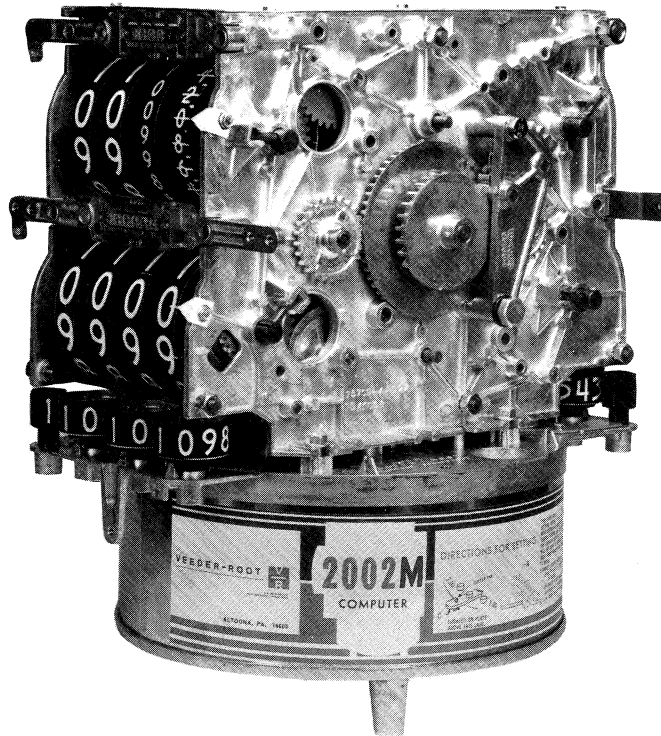

VEEDER-ROOT VR-10/M COMPUTER

RECOGNITION CHART NO. 3

VR-10/M COMPUTERS

776942-002: 4-wheel computer for use with Tokheim power reset.

<u>VR10/M MODEL</u>	<u>DESCRIPTION</u>	<u>2002M MODEL</u>
776942-002	Tokheim Rotary Reset Replaces	775600-001

Note: Standard VR-10/M Computers utilize full-figure price posting wheels.

VEEDER-ROOT
Petroleum Products

6th AVENUE AT BURNS CROSSING, ALTOONA, PA 16603-1673 U.S.A. TEL: (814) 695-4476, FAX: (814) 695-7605

BRAZIL: Sao Paulo • CANADA: Mississauga, Ontario • FRANCE: Rungis Cedex • GERMANY: Neuhausen/Filder

Printed in U.S. A.
VR 5/94