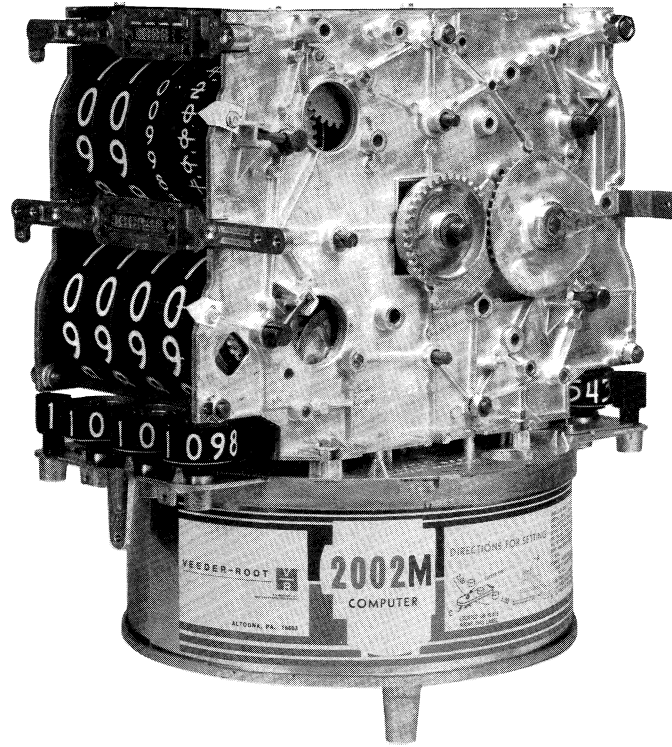

VEEDER-ROOT VR-10/M COMPUTER

RECOGNITION CHART NO. 5

VR-10/M COMPUTERS

777042-002: 4-wheel computer for use with Gilbarco and Southwest electric reset models.

<u>VR10/M MODEL</u>	<u>DESCRIPTION</u>	<u>2002M MODEL</u>
777042-002	Gilbarco Rotary Reset Replaces	775400-001

Note: Standard VR-10/M Computers utilize full-figure price posting wheels.

VEEDER-ROOT
Petroleum Products

6th AVENUE AT BURNS CROSSING, ALTOONA, PA 16603-1673 U.S.A. TEL: (814) 695-4476, FAX: (814) 695-7605

BRAZIL: São Paulo • CANADA: Mississauga, Ontario • FRANCE: Rungis Cedex • GERMANY: Neuhausen/Filder