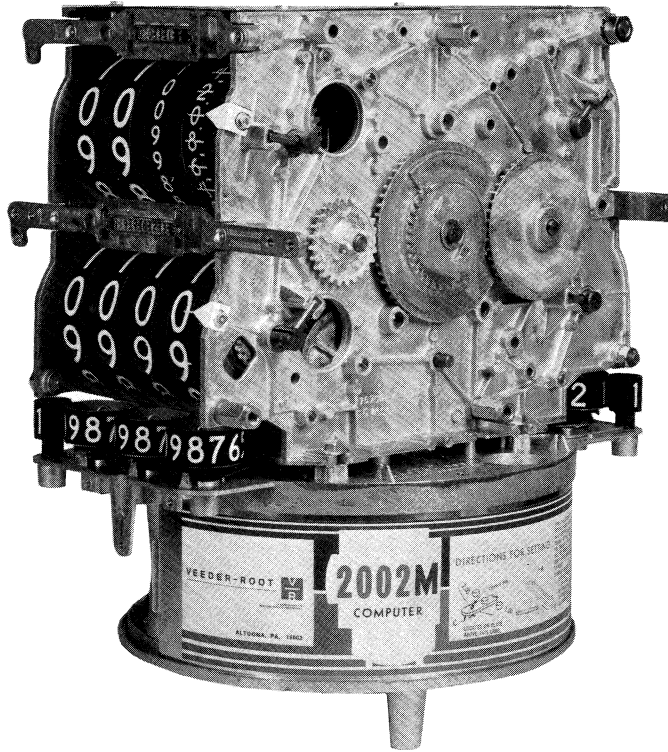

VEEDER-ROOT VR-10/M COMPUTER

RECOGNITION CHART NO. 4

VR-10/M COMPUTERS

776845-002: 4-wheel computer for use with Veeder-Root electric reset in Bennett, Keene, Smith-Geosource, and Dresser-Wayne model pumps.

VR10/M MODEL	DESCRIPTION	2002M MODEL
776845-002	VR Rotary Reset Replaces	775500-001

Note: Standard VR-10/M Computers utilize full-figure price posting wheels.

VEEDER-ROOT
Petroleum Products

6th AVENUE AT BURNS CROSSING, ALTOONA, PA 16603-1673 U.S.A. TEL: (814) 695-4476, FAX: (814) 695-7605

BRAZIL: Sao Paulo • CANADA: Mississauga, Ontario • FRANCE: Rungis Cedex • GERMANY: Neuhausen/Filder

Printed in U.S. A.
VR 5/94