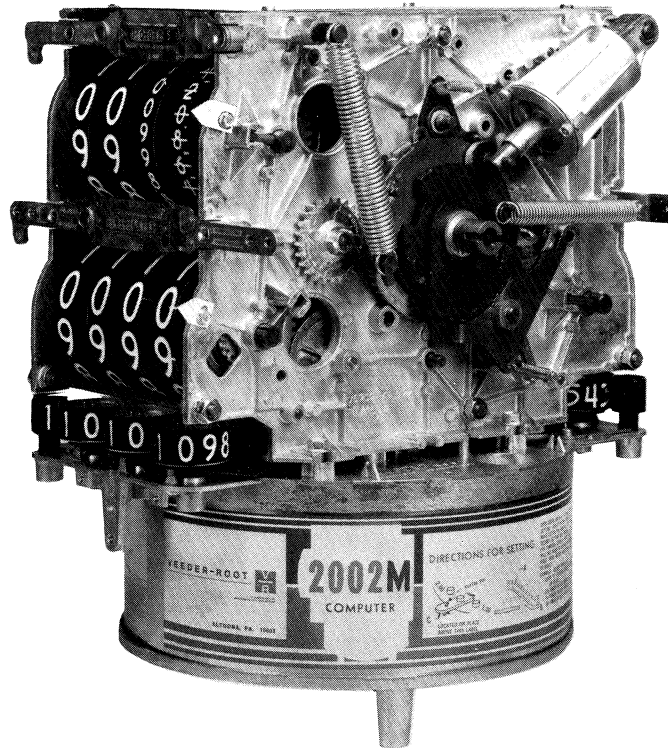

VEEDER-ROOT VR-10/M COMPUTER RECOGNITION CHART NO. 2

VR-10/M COMPUTERS

776645-002: 4-wheel, single-handle computer.
Interchangeable with Tokheim center shaft,
single-handle control computers.

<u>VR10/M MODEL</u>	<u>DESCRIPTION</u>	<u>2002M MODEL</u>
776645-002	Single-Handle Reset Replaces	775200-001

Note: Standard VR-10/M Computers
utilize full-figure price posting wheels.

VEEDER-ROOT
Petroleum Products

6th AVENUE AT BURNS CROSSING, ALTOONA, PA 16603-1673 U.S.A. TEL: (814) 695-4476, FAX: (814) 695-7605

BRAZIL: Sao Paulo • CANADA: Mississauga, Ontario • FRANCE: Rungis Cedex • GERMANY: Neuhausen/Filder