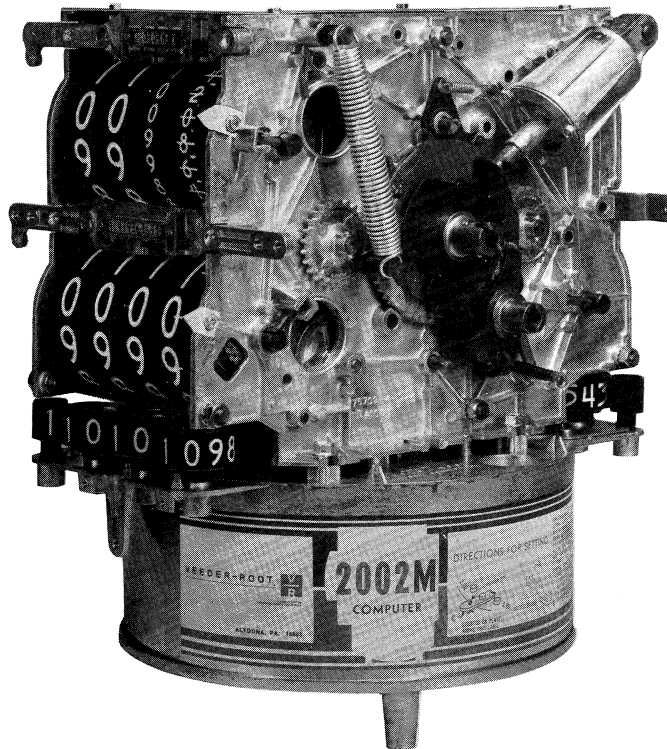

VEEDER-ROOT VR-10/M COMPUTER

RECOGNITION CHART NO. 1

VR-10/M COMPUTERS

776745-002: 4-wheel, two-handle computer. Interchangeable with computers in Bennett, Gilbarco, Keene, Smith-Geosource, Southwest, and Dresser-Wayne model pumps.

<u>VR10/M MODEL</u>	<u>DESCRIPTION</u>	<u>2002M MODEL</u>
776745-002	Two-Handle Reset Replaces	775300-001

Note: Standard VR-10/M Computers utilize full-figure price posting wheels.

VEEDER-ROOT 
Petroleum Products